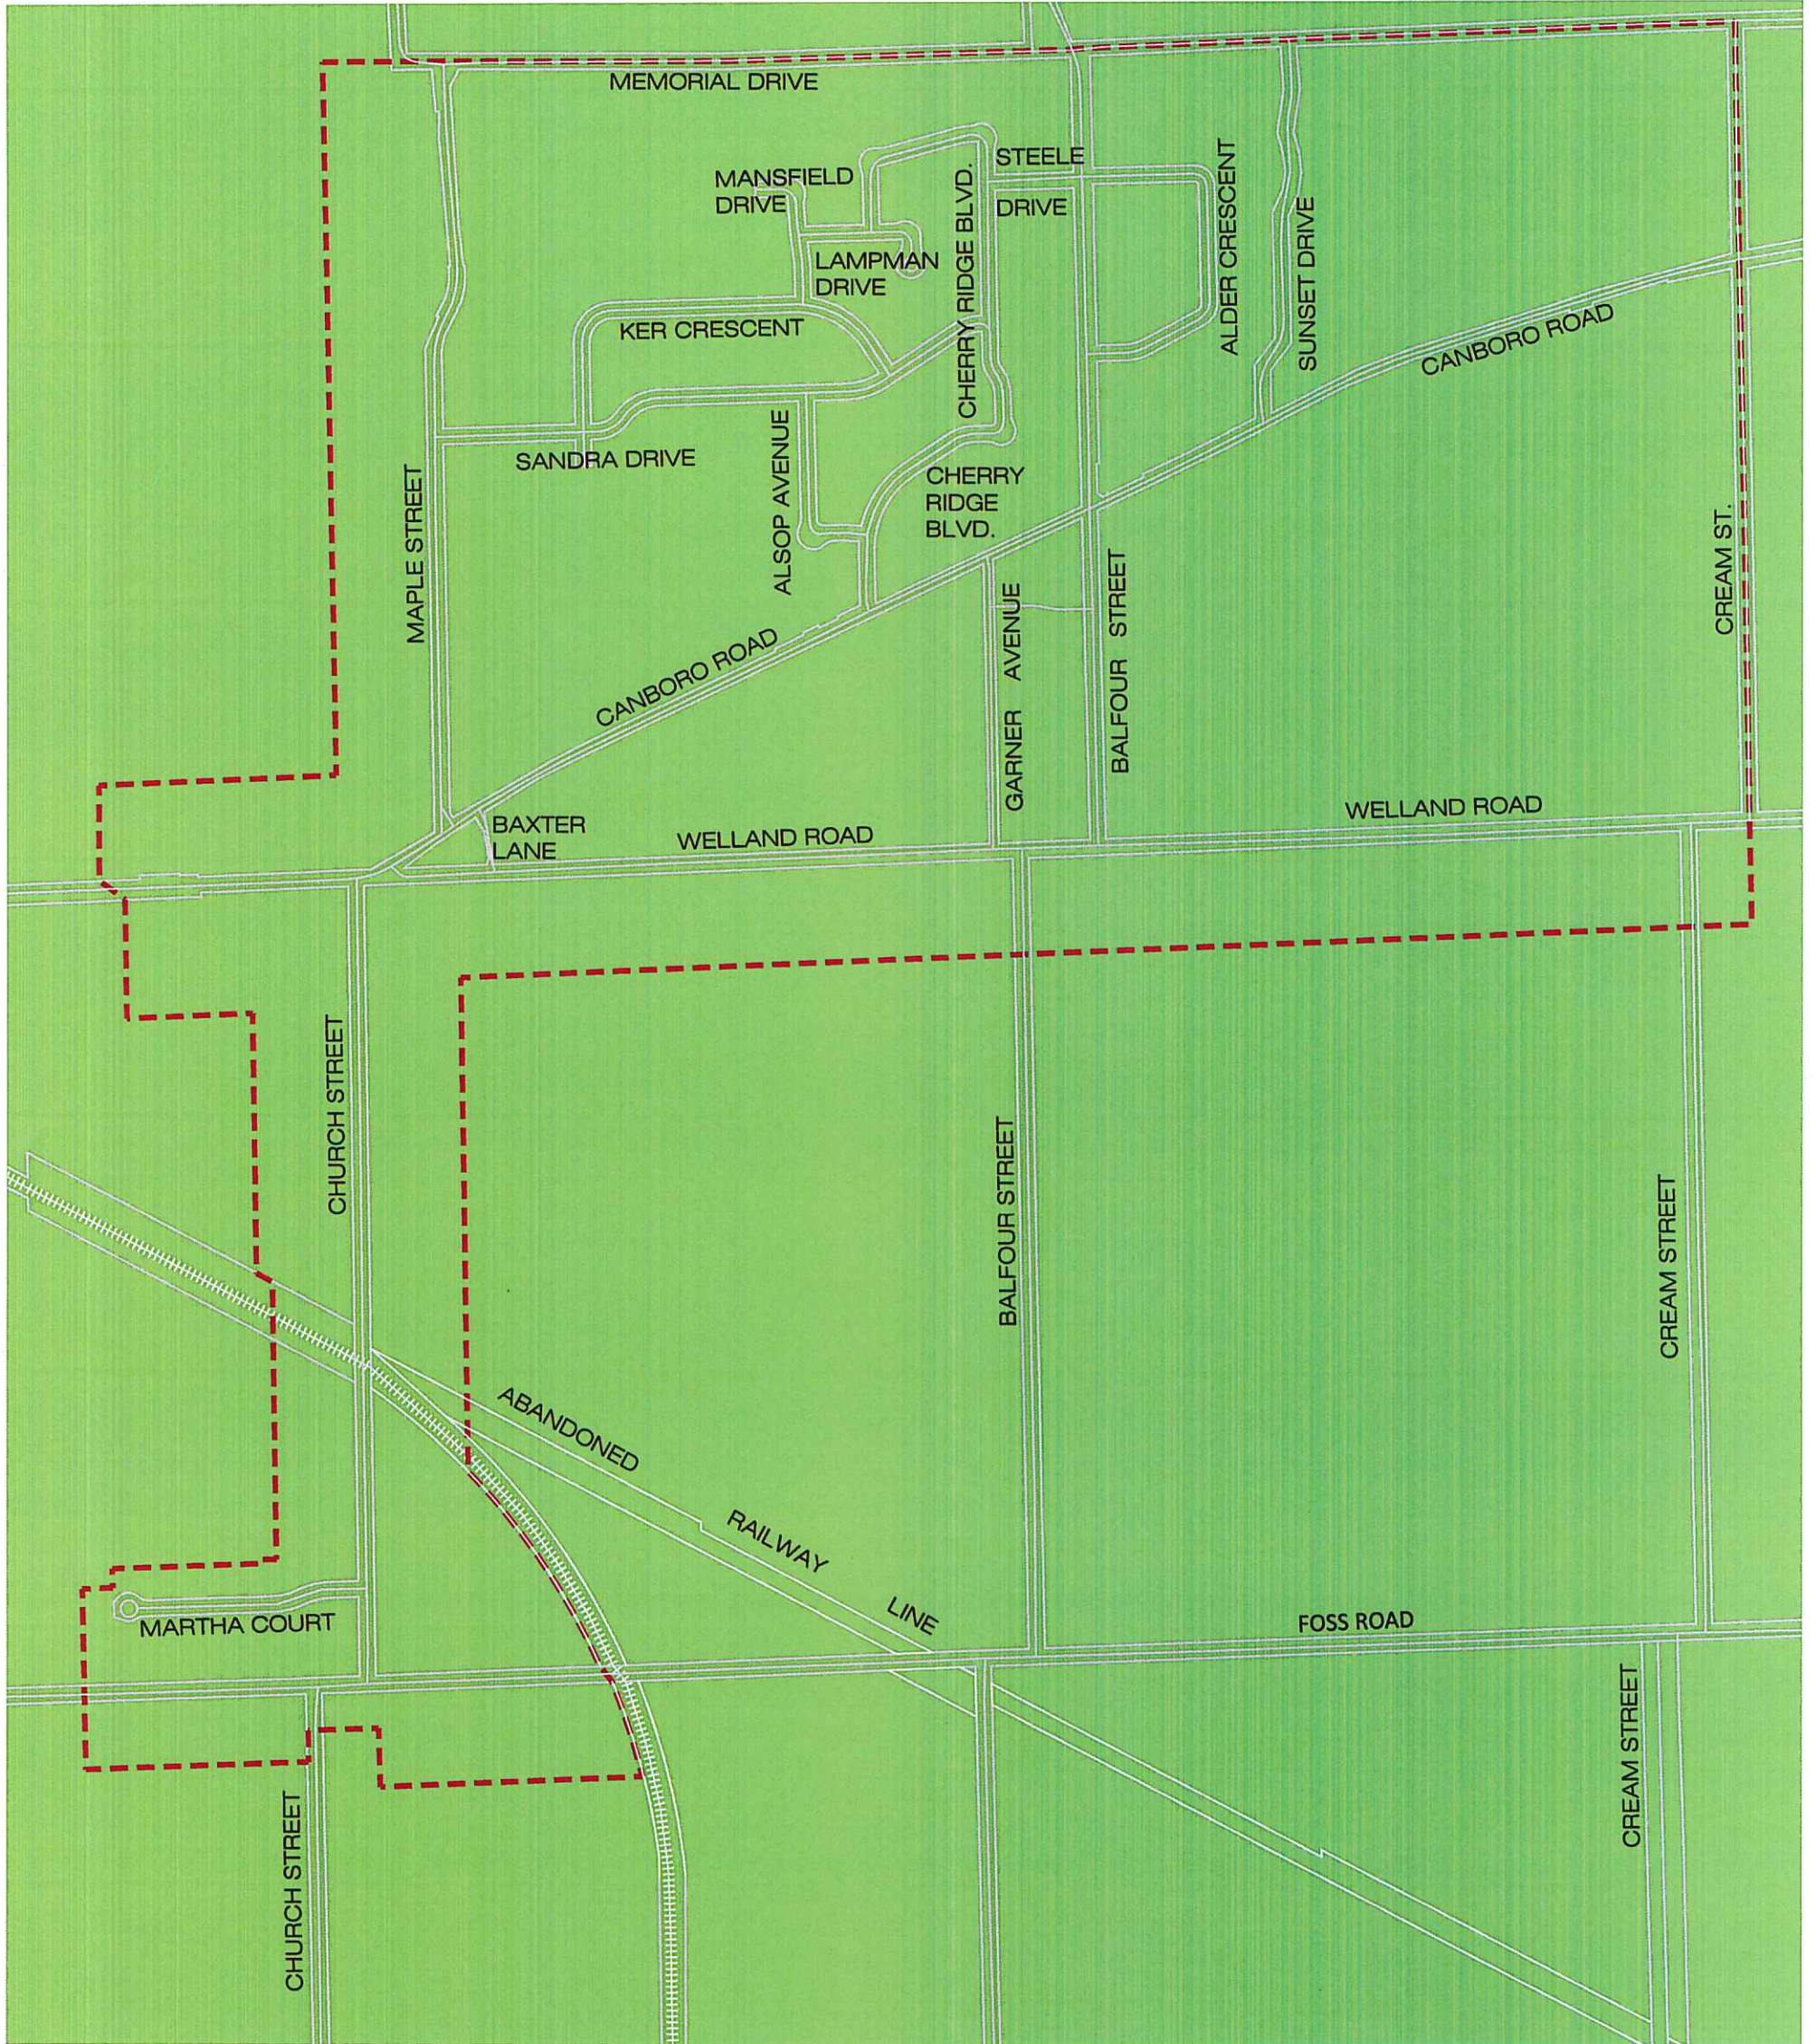

Town of Pelham
Electoral Map
(Wards)

Fenwick Inset

Pelham
NIAGARA

Legend

-  - Ward 1
-  - Ward 3
-  - Ward 2