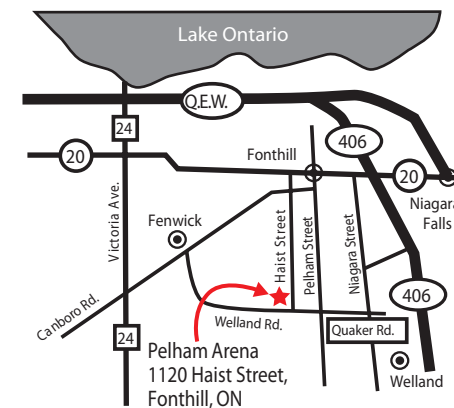

70 Artists  
under  
one roof

**Pelham Arena**  
1120 Haist Street  
Fonthill, ON 

Fri. May 12	Opening Night	7pm-10pm	\$10.00 ADMISSION
<b>FEATURING</b>			
<ul style="list-style-type: none"> <li>• Live Music</li> <li>• Light Refreshments</li> <li>• Cash Wine Bar</li> <li>• Children 12 and Under - FREE</li> </ul>			
Sat. May 13 / Sun. May 14		11am-5pm	\$5.00 ADMISSION
<b>FEATURING</b>			
<ul style="list-style-type: none"> <li>• Live Music, Children's Activities</li> <li>• Salvador Deli - Delicious Food - Sunday Brunch</li> <li>• Cash Wine Bar on Sunday</li> <li>• Children 12 and Under - FREE</li> </ul>			