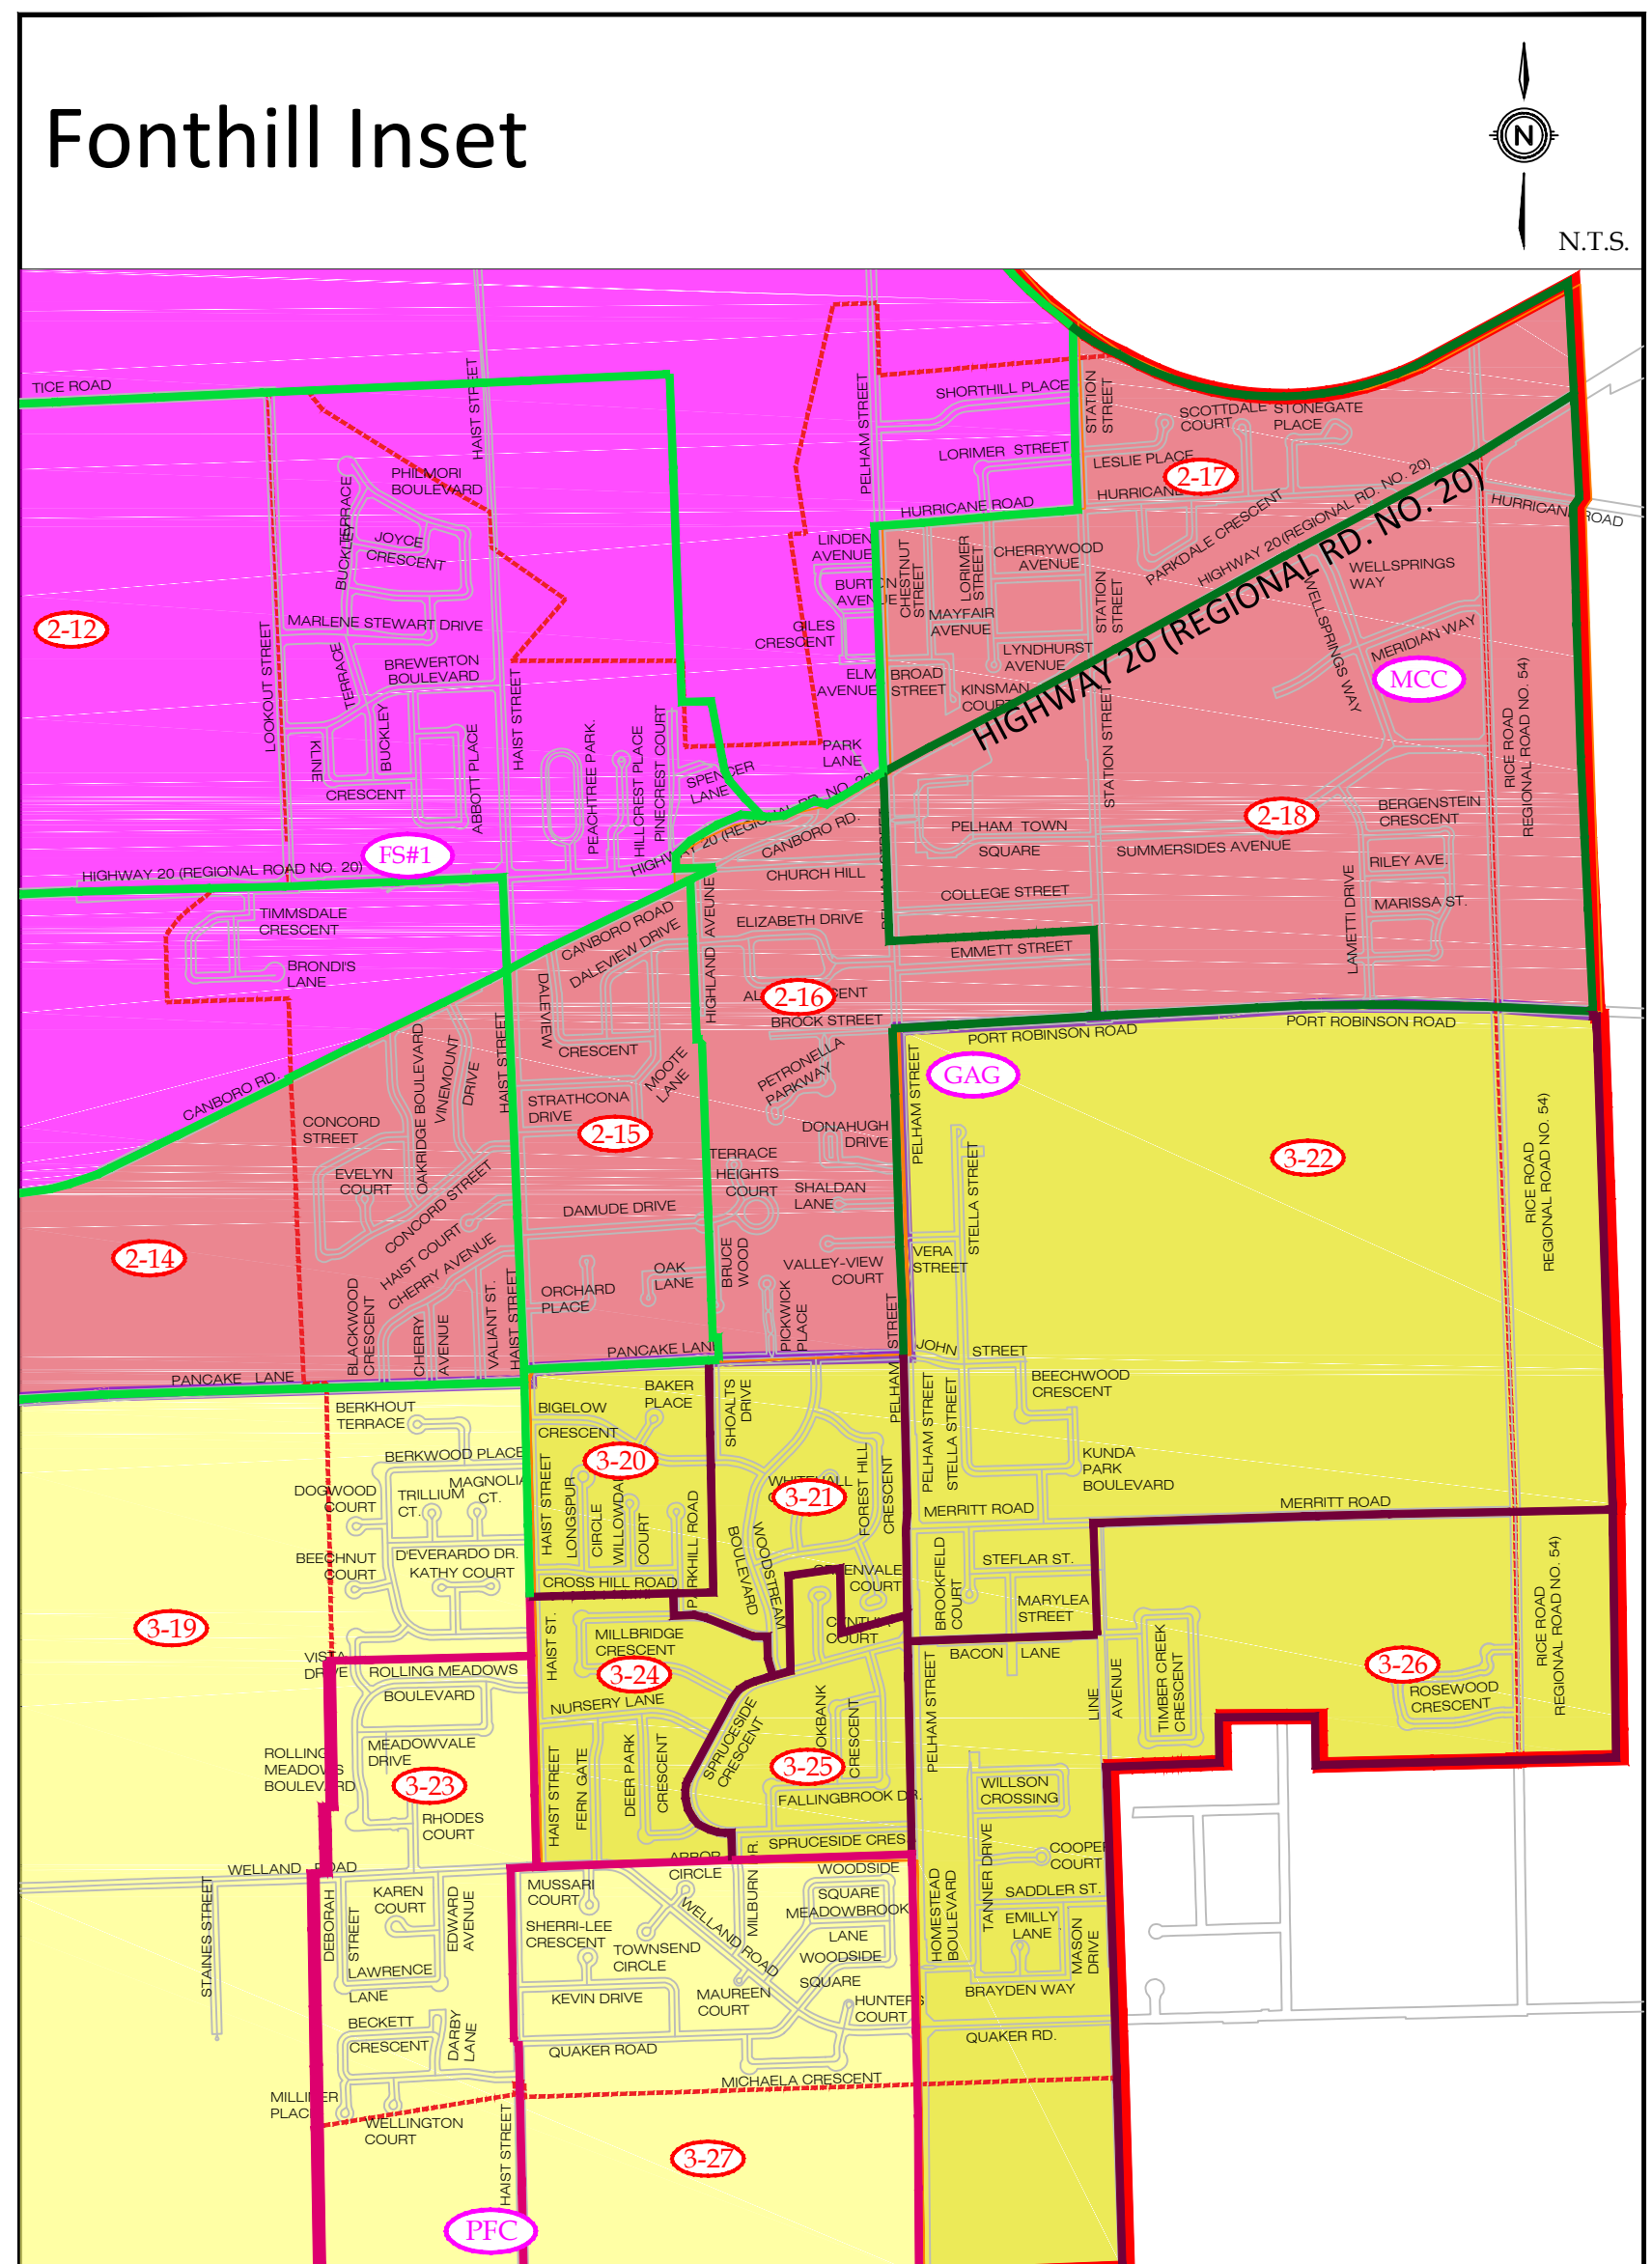

# Town of Pelham Electoral Map (Wards)

# Pelham NIAGARA

Legend	
Ward 1	Ward 2
Fire Station #3 2355 Cream St <b>FS#3</b>	Fire Station #1 177 Highway 20 West <b>FS#1</b>
Fire Station #2 766 Welland Rd <b>FS#2</b>	Meridian Community Centre 100 Meridian Way <b>MCC</b>
Pelham Friends Church 940 Haist Street <b>PFC</b>	Glynn A Green Public School 1353 Pelham Street <b>GAG</b>