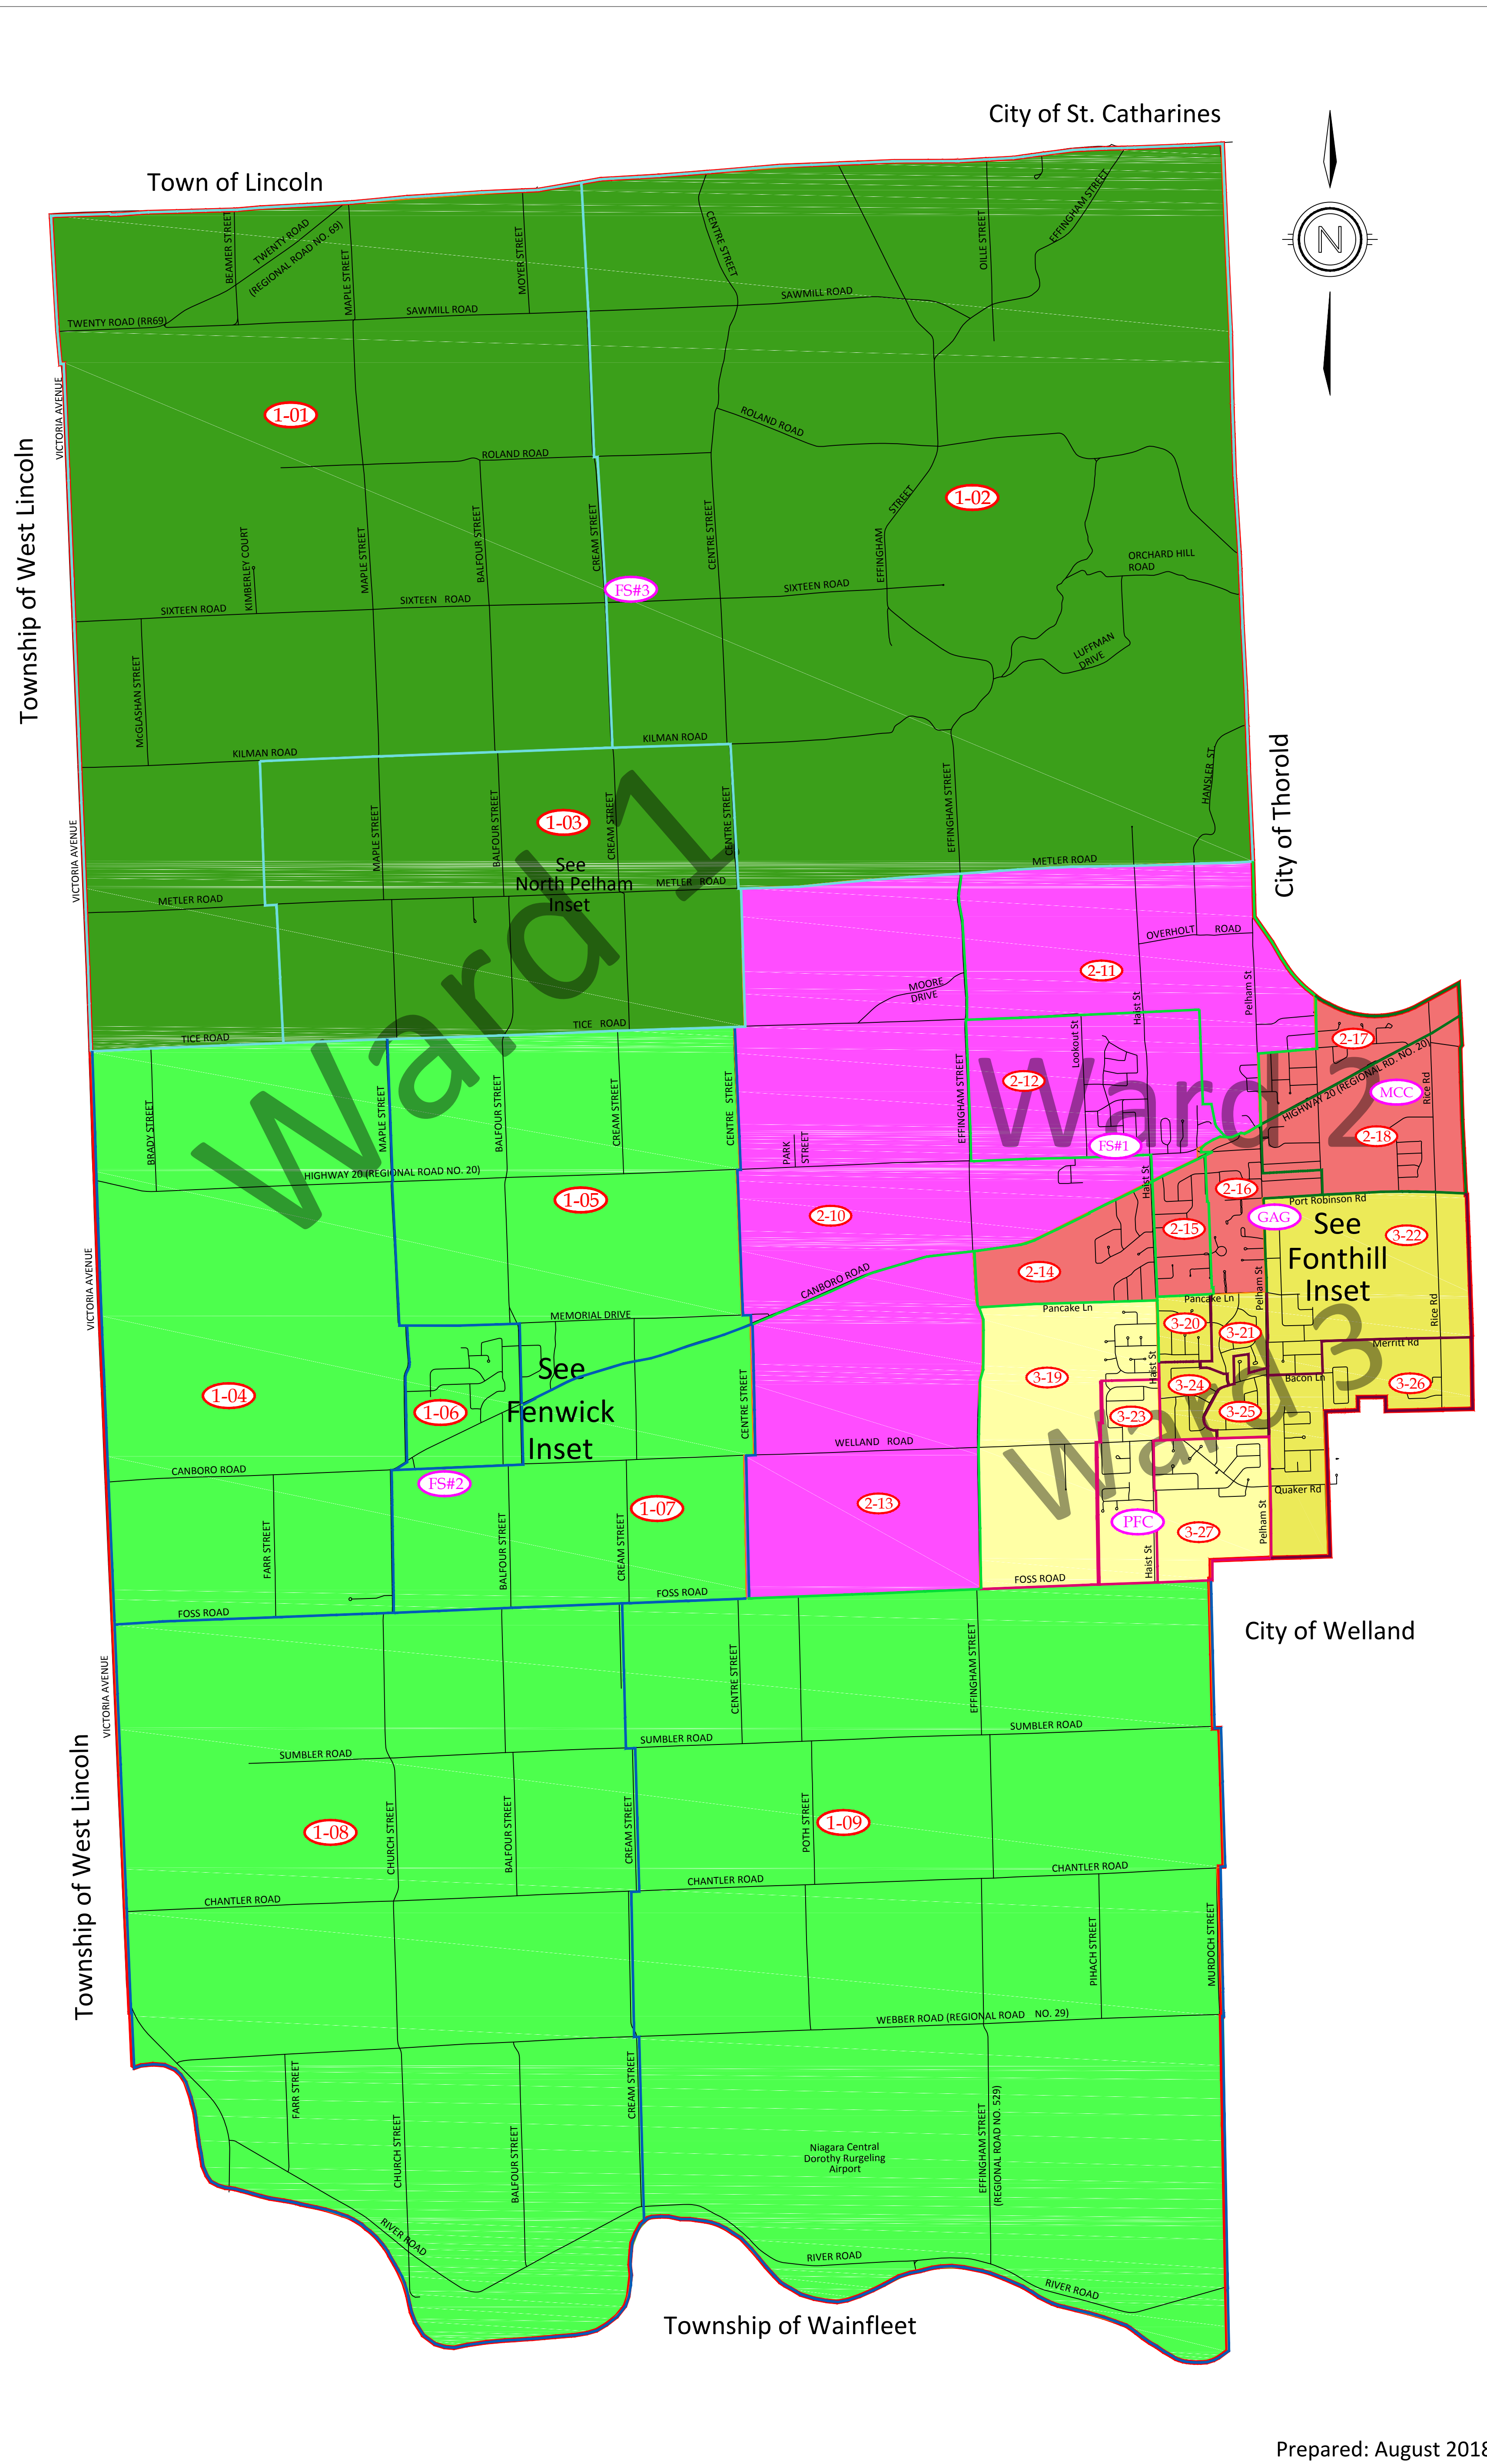

# Town of Pelham Electoral Map (Wards)

# Pelham NIAGARA

Legend	
Ward 1	Ward 2
Fire Station #3 2355 Cream St <b>FS#3</b>	Fire Station #1 177 Highway 20 West <b>FS#1</b>
Fire Station #2 766 Welland Rd <b>FS#2</b>	Meridian Community Centre 100 Meridian Way <b>MCC</b>
Pelham Friends Church 940 Haist Street <b>PFC</b>	Glynn A Green Public School 1353 Pelham Street <b>GAG</b>