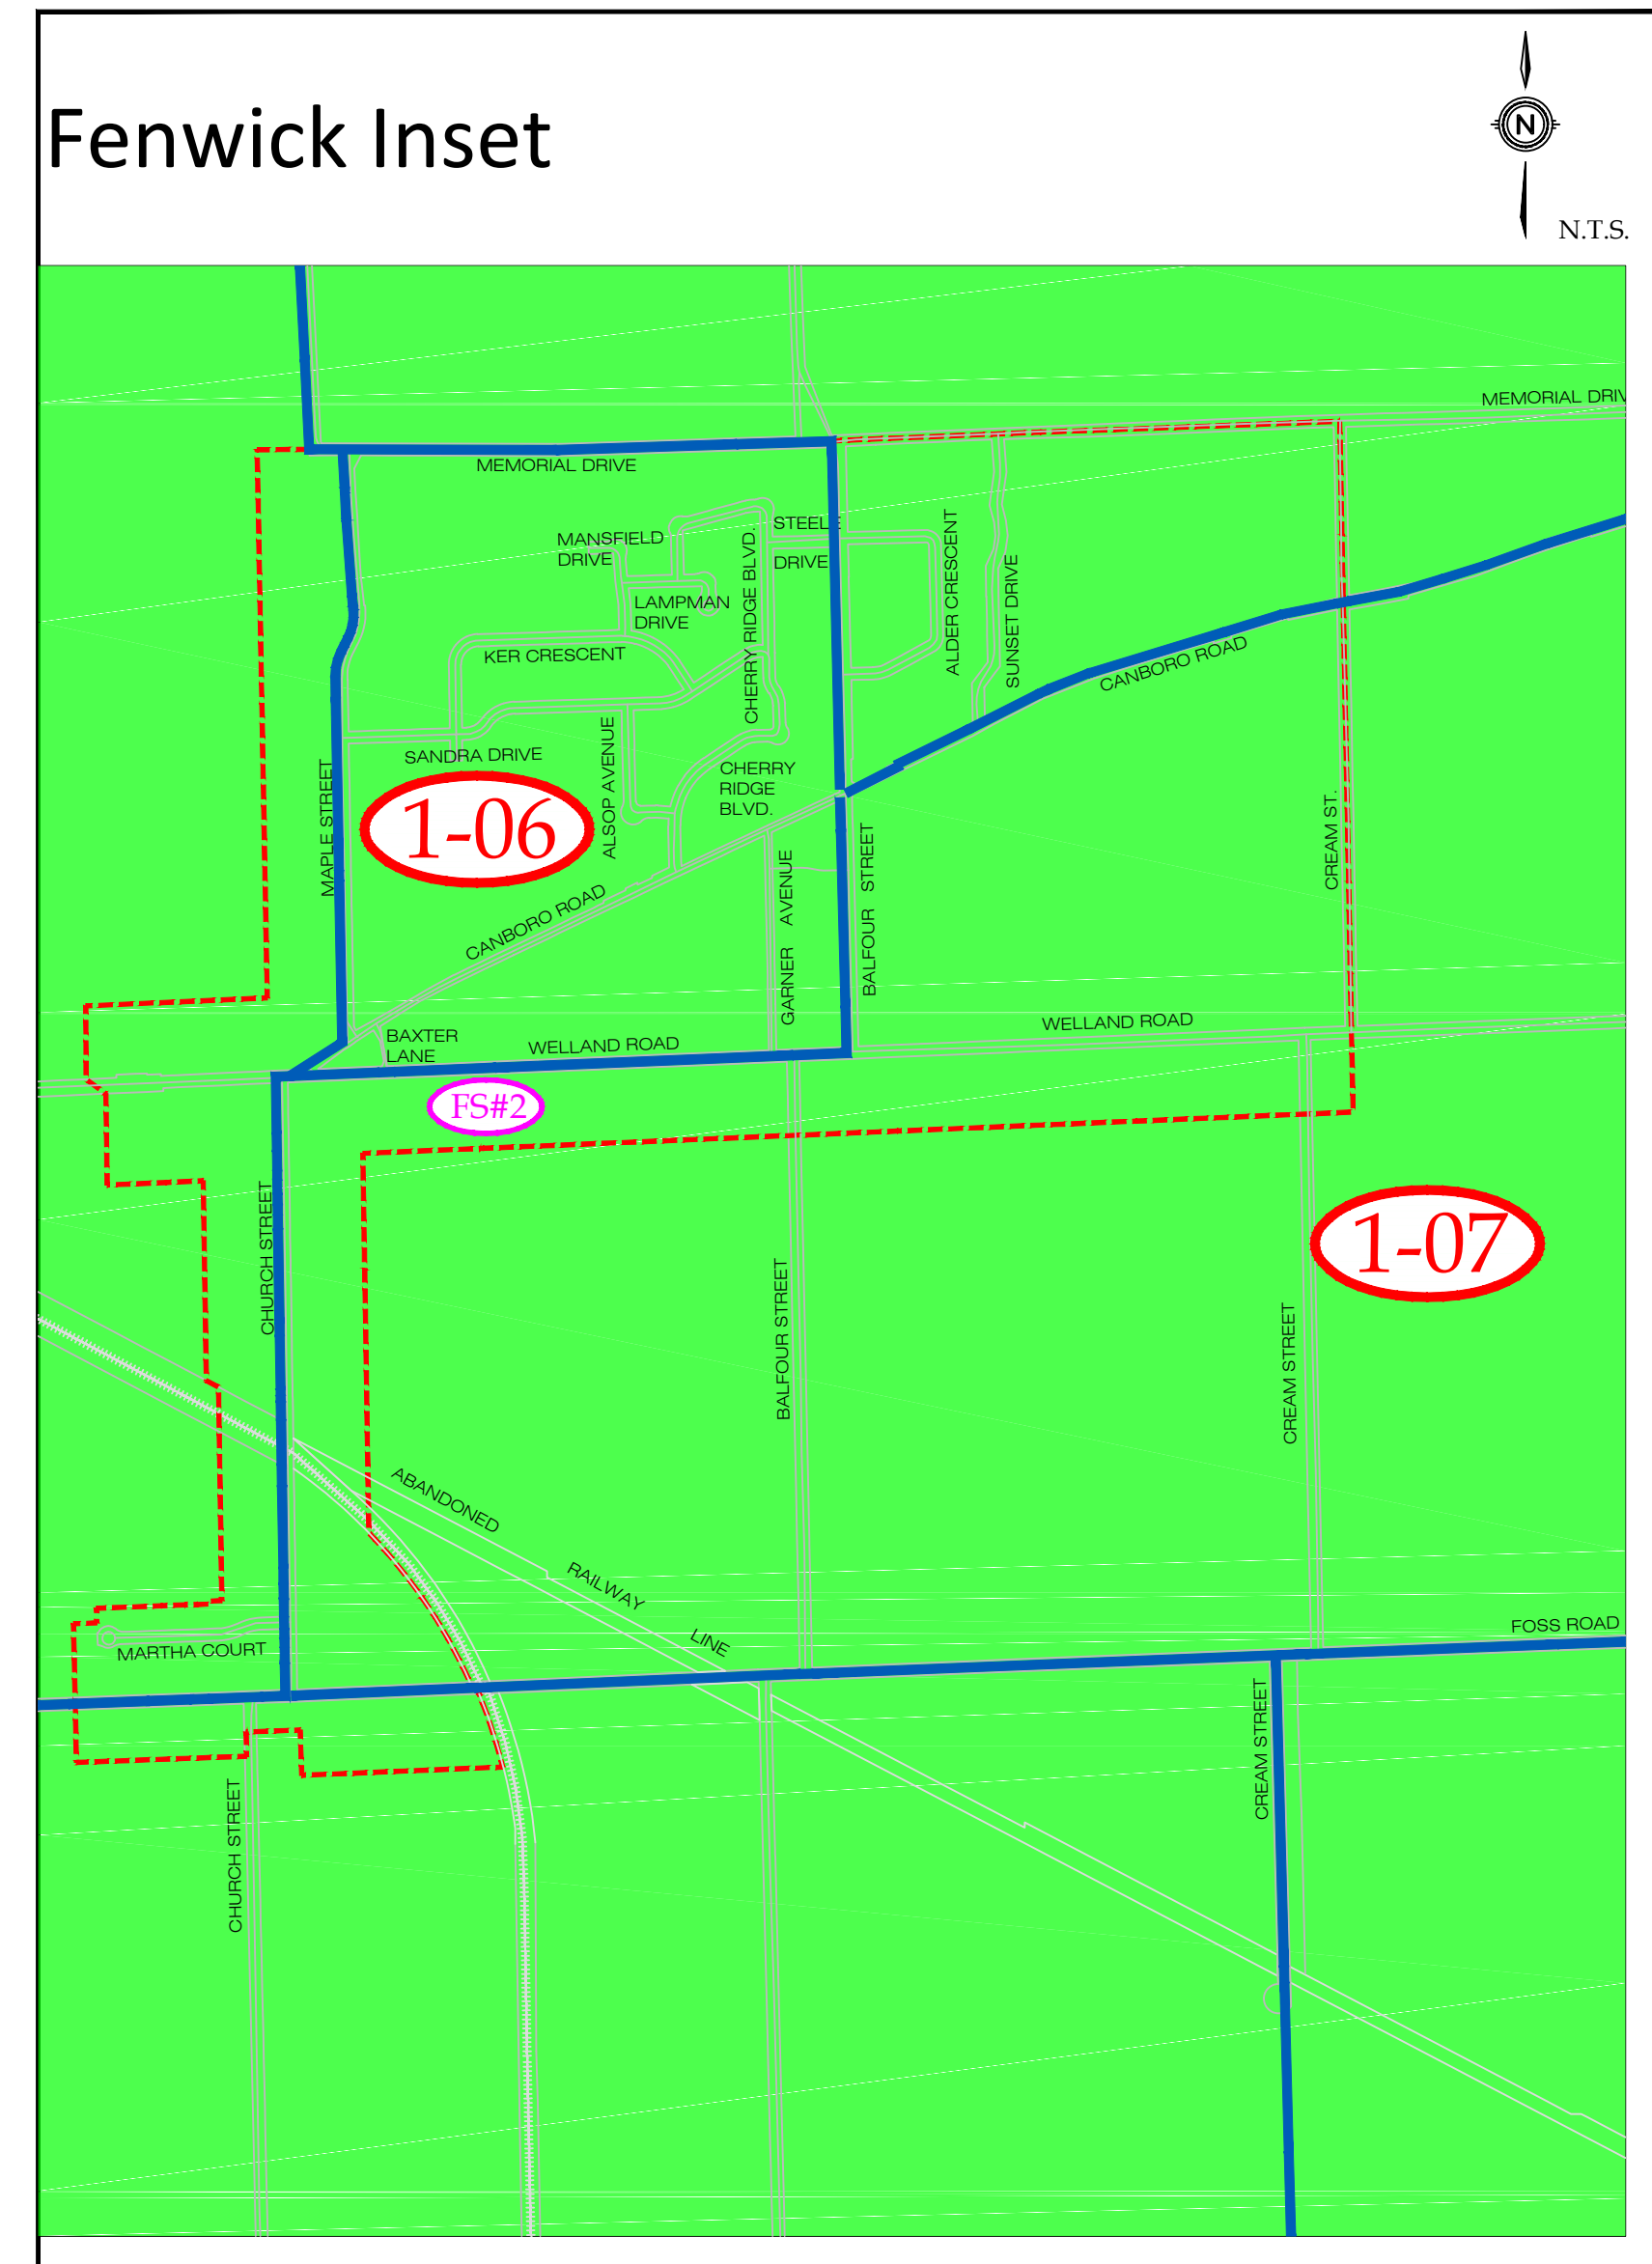

# Town of Pelham Electoral Map (Wards)

# Pelham NIAGARA

Legend	
Ward 1	Ward 2
Fire Station #3 2355 Cream St <b>FS#3</b>	Fire Station #1 177 Highway 20 West <b>FS#1</b>
Fire Station #2 766 Welland Rd <b>FS#2</b>	Meridian Community Centre 100 Meridian Way <b>MCC</b>
Pelham Friends Church 940 Haist Street <b>PFC</b>	Glynn A Green Public School 1353 Pelham Street <b>GAG</b>