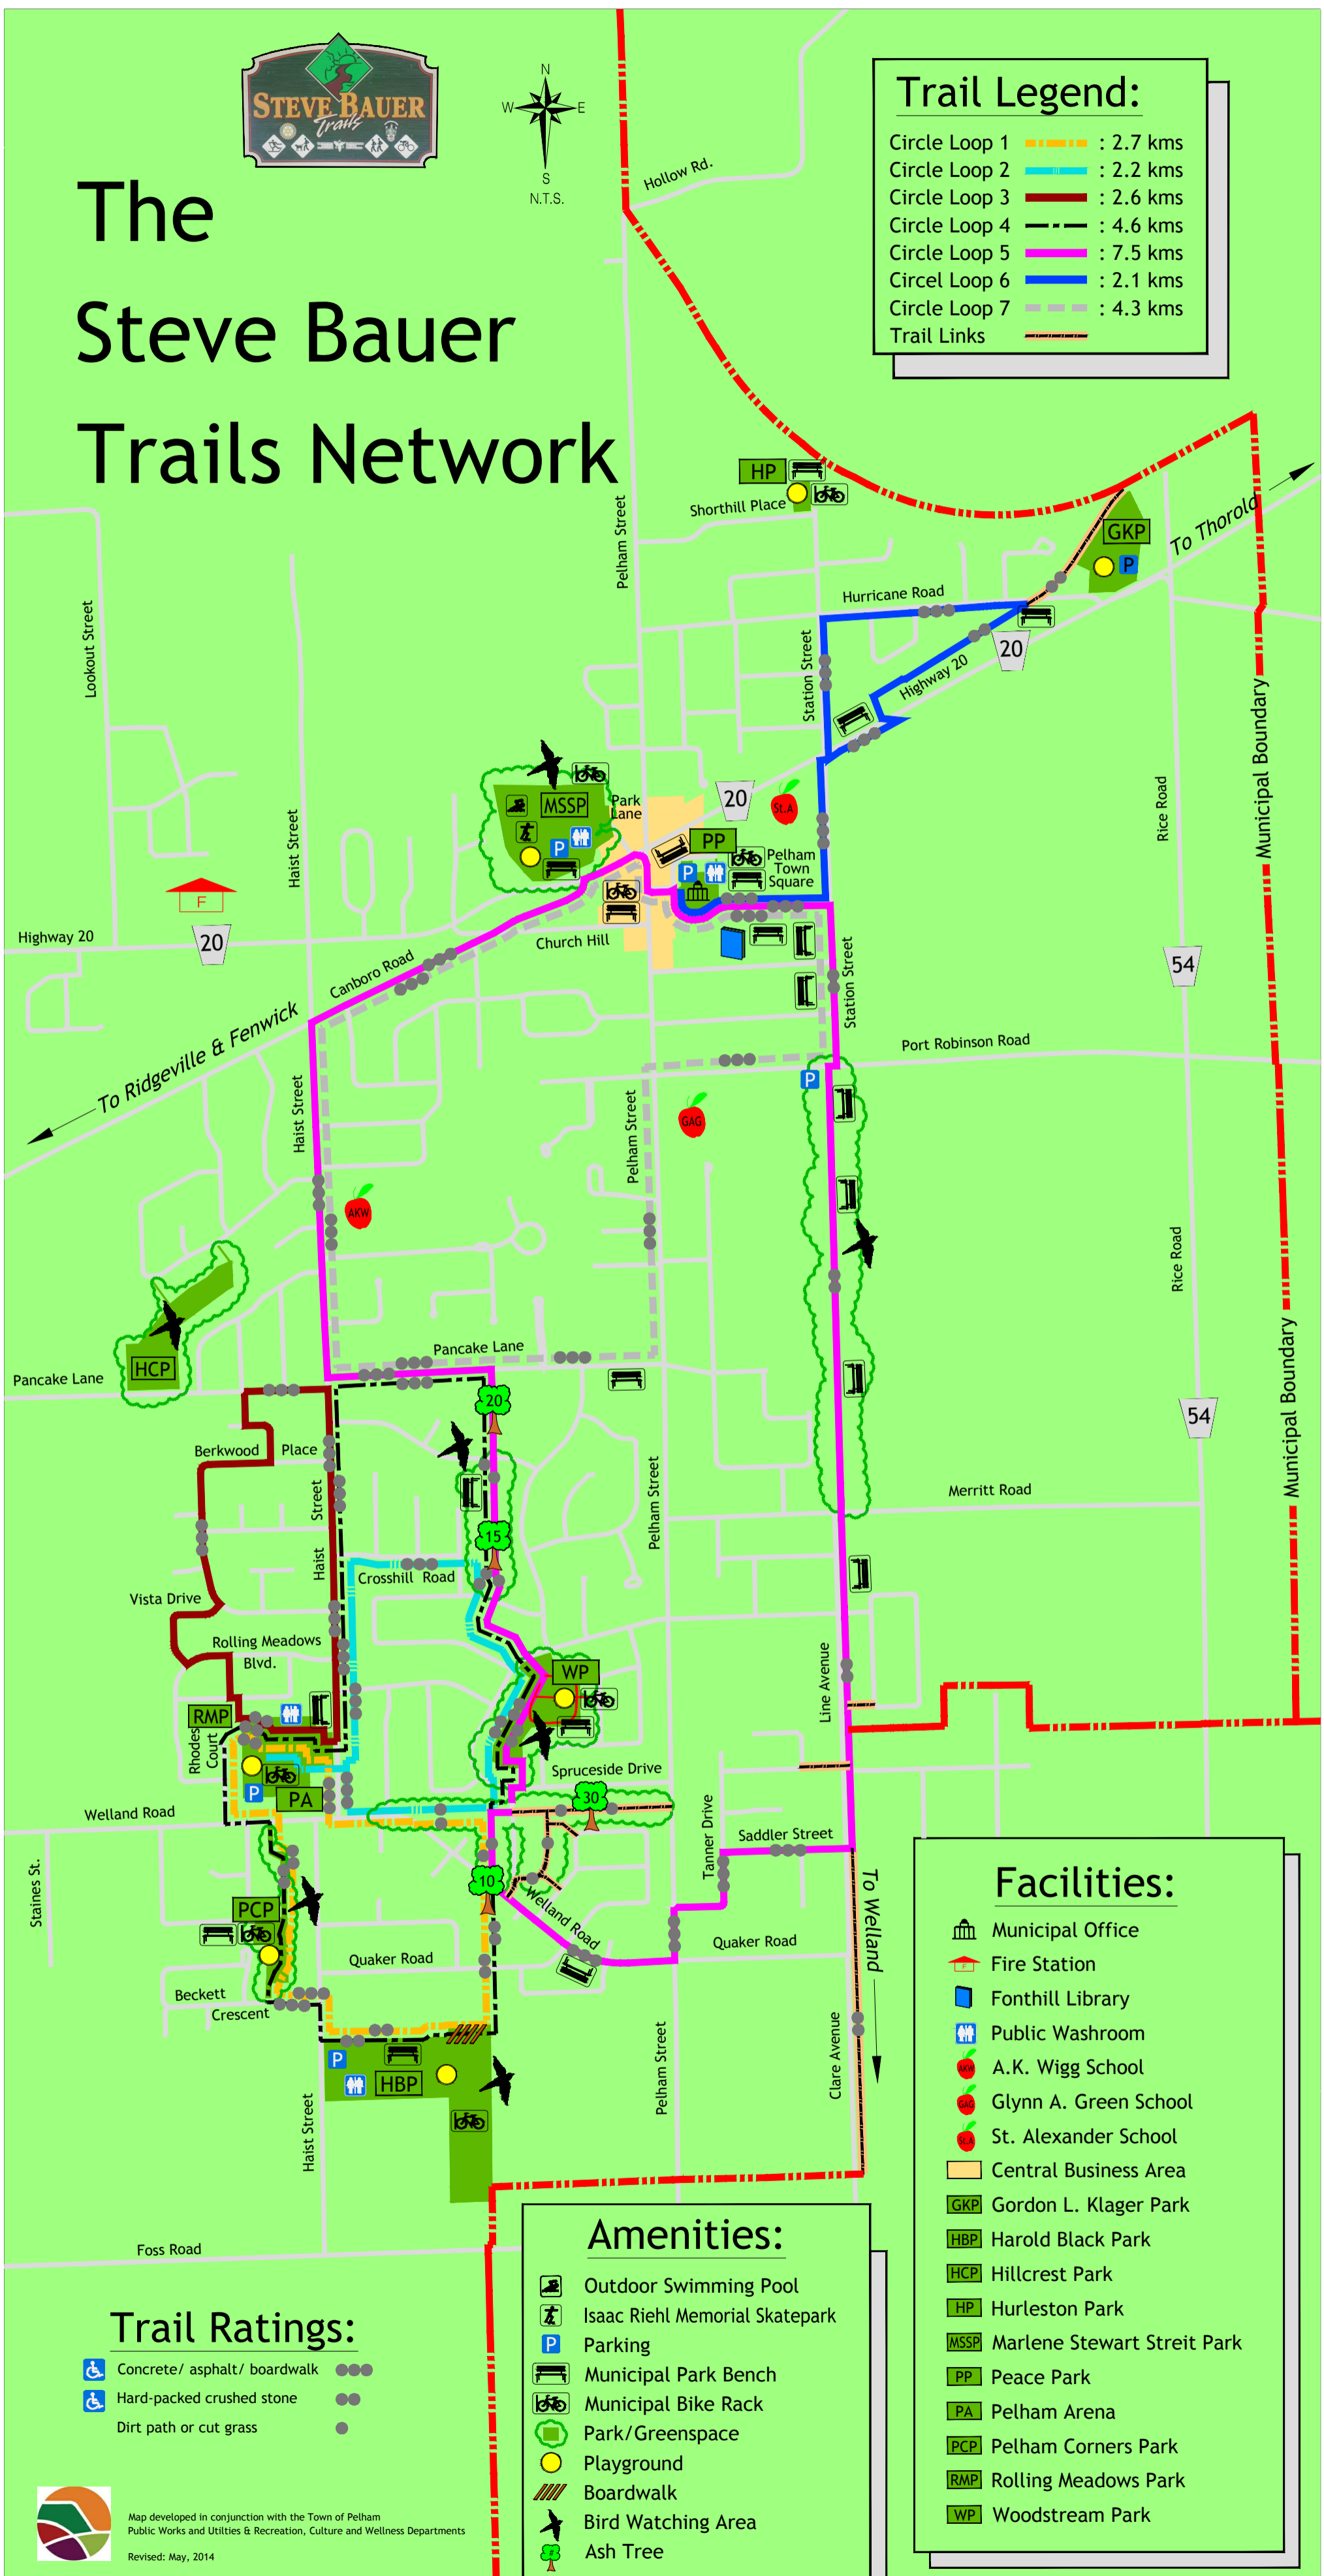

The Steve Bauer Trails Network

Trail Legend:

- Circle Loop 1 : 2.7 kms
- Circle Loop 2 : 2.2 kms
- Circle Loop 3 : 2.6 kms
- Circle Loop 4 : 4.6 kms
- Circle Loop 5 : 7.5 kms
- Circle Loop 6 : 2.1 kms
- Circle Loop 7 : 4.3 kms
- Trail Links

Trail Ratings:

- Concrete/ asphalt/ boardwalk
- Hard-packed crushed stone
- Dirt path or cut grass

Amenities:

- Outdoor Swimming Pool
- Isaac Riehl Memorial Skatepark
- Parking
- Municipal Park Bench
- Municipal Bike Rack
- Park/Greenspace
- Playground
- Boardwalk
- Bird Watching Area
- Ash Tree

Facilities:

- Municipal Office
- Fire Station
- Fonthill Library
- Public Washroom
- A.K. Wigg School
- Glynn A. Green School
- St. Alexander School
- Central Business Area
- Gordon L. Klager Park (GKP)
- Harold Black Park (HBP)
- Hillcrest Park (HCP)
- Hurleston Park (HP)
- Marlene Stewart Streit Park (MSSP)
- Peace Park (PP)
- Pelham Arena (PA)
- Pelham Corners Park (PCP)
- Rolling Meadows Park (RMP)
- Woodstream Park (WP)

Map developed in conjunction with the Town of Pelham
Public Works and Utilities & Recreation, Culture and Wellness Departments
Revised: May, 2014